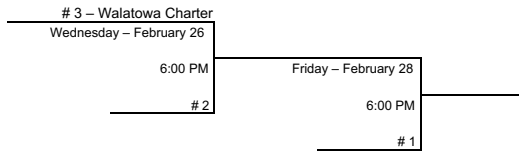

2020 BB District Playoffs
NMAA District 1A & 7A

GIRLS – Districts 1A/7A

BOYS – District 1A

BOYS – District 7A

Please note that the higher seed is always on the bottom and will be the home team.
Please remember that the home team will provide a responsible adult scorekeeper and a responsible adult scoreboard operator.
District 1A/7A will pay for the referees.
Admission will be \$6.00 for all sessions for adults and students as per NMAA

1A Boys
Monday

Tuesday

Thursday

Saturday

1A Girls
Monday

Tuesday

Thursday

Friday