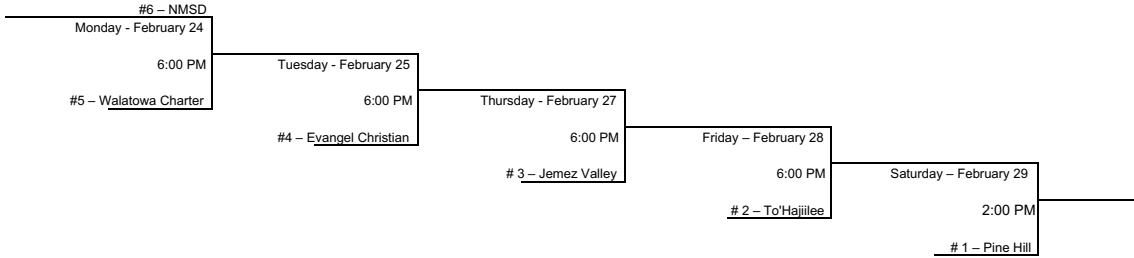

2020 BB District Playoffs
NMAA District 1A & 7A

GIRLS – Districts 1A/7A

BOYS – District 1A

BOYS – District 7A

Please note that the higher seed is always on the bottom and will be the home team.
Please remember that the home team will provide a responsible adult scorekeeper and a responsible adult scoreboard operator.
District 1A/7A will pay for the referees.
Admission will be \$6.00 for all sessions for adults and students as per NMAA

1A Boys
Monday

Tuesday

Thursday

Saturday

1A Girls
Monday

Tuesday

Thursday

Friday