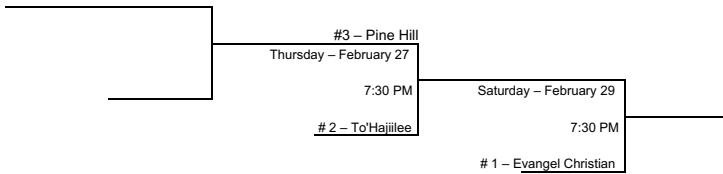

2020 BB District Playoffs
NMAA District 1A & 7A

GIRLS – Districts 1A/7A

BOYS – District 1A

BOYS – District 7A

Please note that the higher seed is always on the bottom and will be the home team.
Please remember that the home team will provide a responsible adult scorekeeper and a responsible adult scoreboard operator.
District 1A/7A will pay for the referees.
Admission will be \$6.00 for all sessions for adults and students as per NMAA

1A Boys
Monday

Tuesday

Thursday

Saturday

1A Girls
Monday

Tuesday

Thursday

Friday